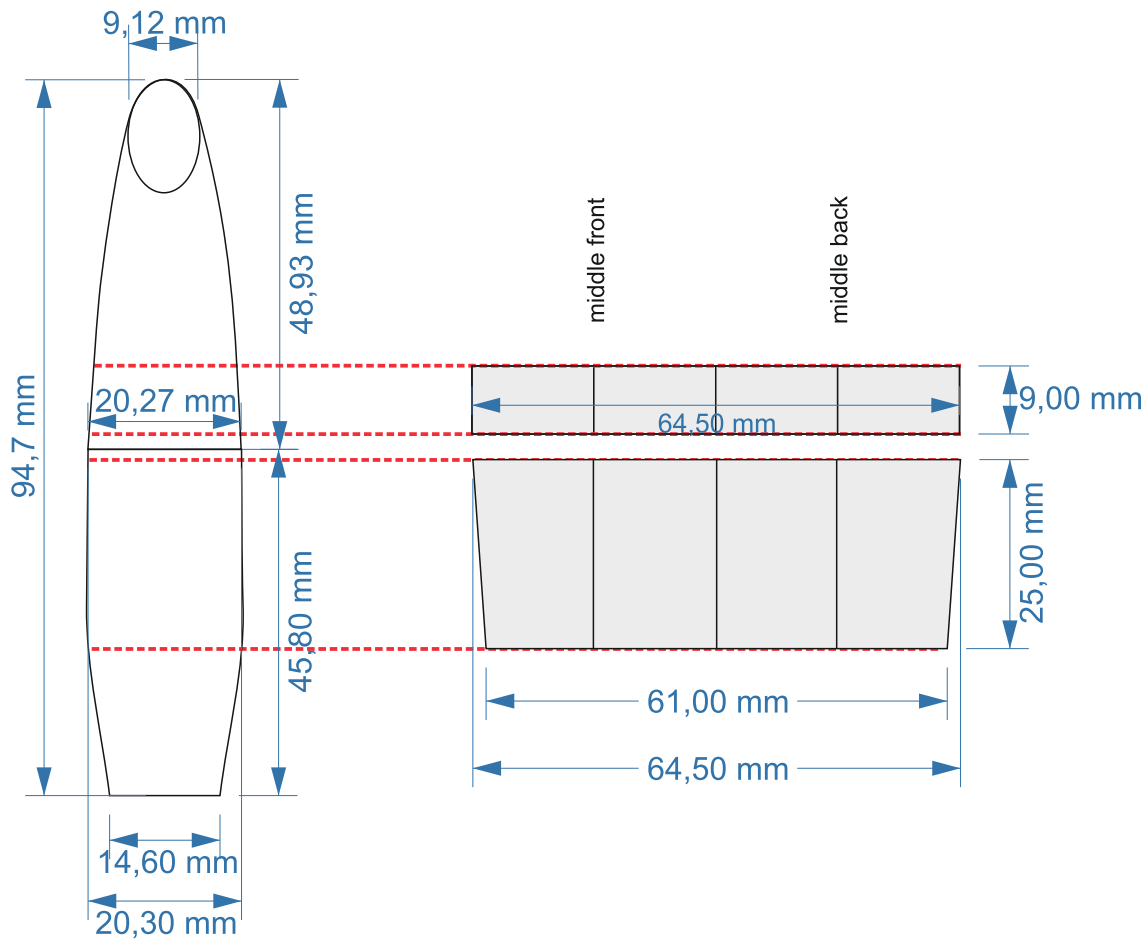

small_cigar_(cigar_drop)

printing area silkscreen and hot stamping