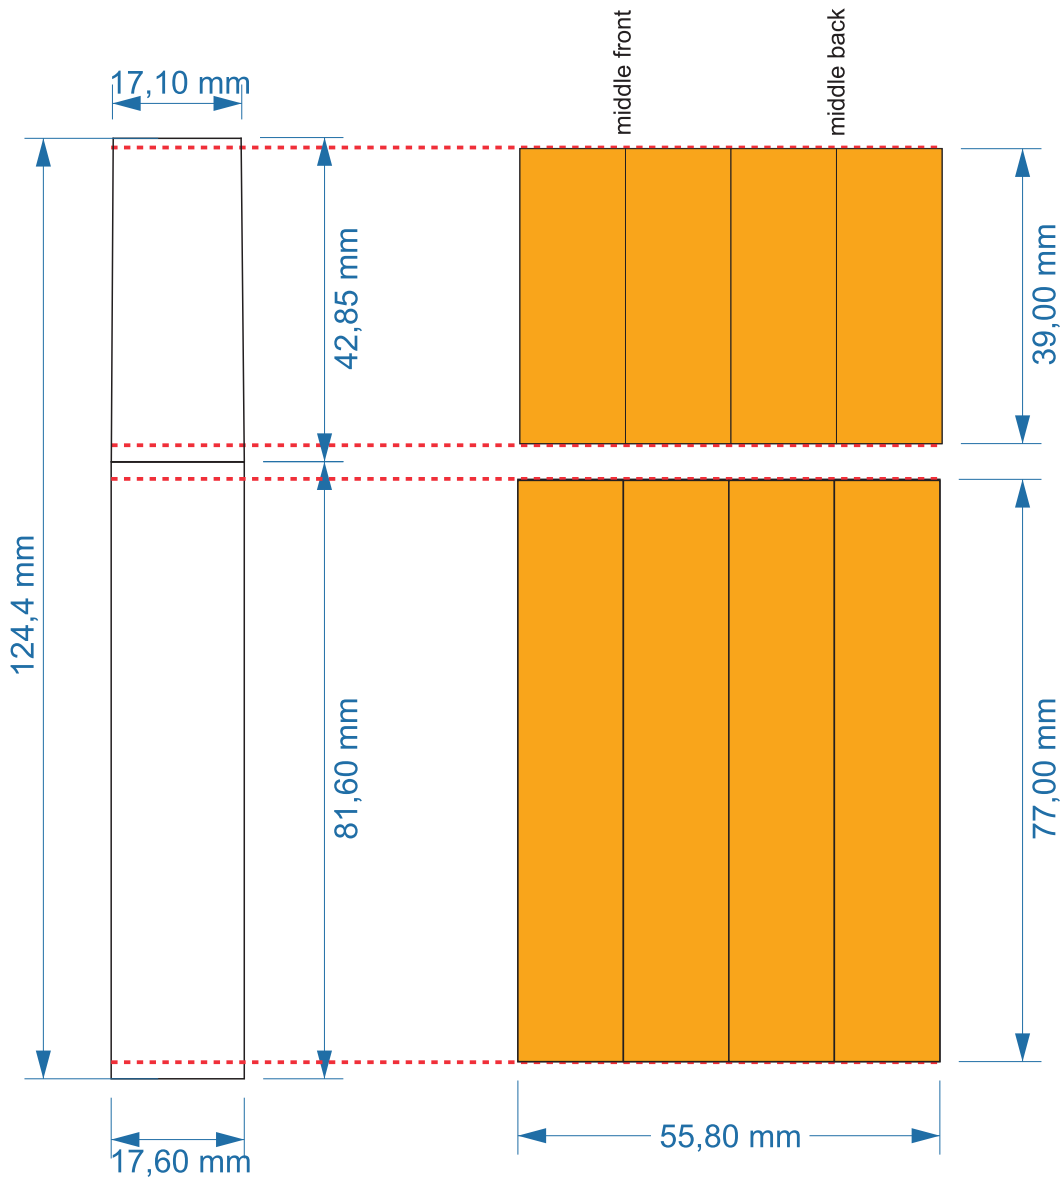

17,6\_LONG\_(17,6\_flat)

printing area silkscreen

17,6\_LONG\_(17,6\_flat)

printing area hot stamping