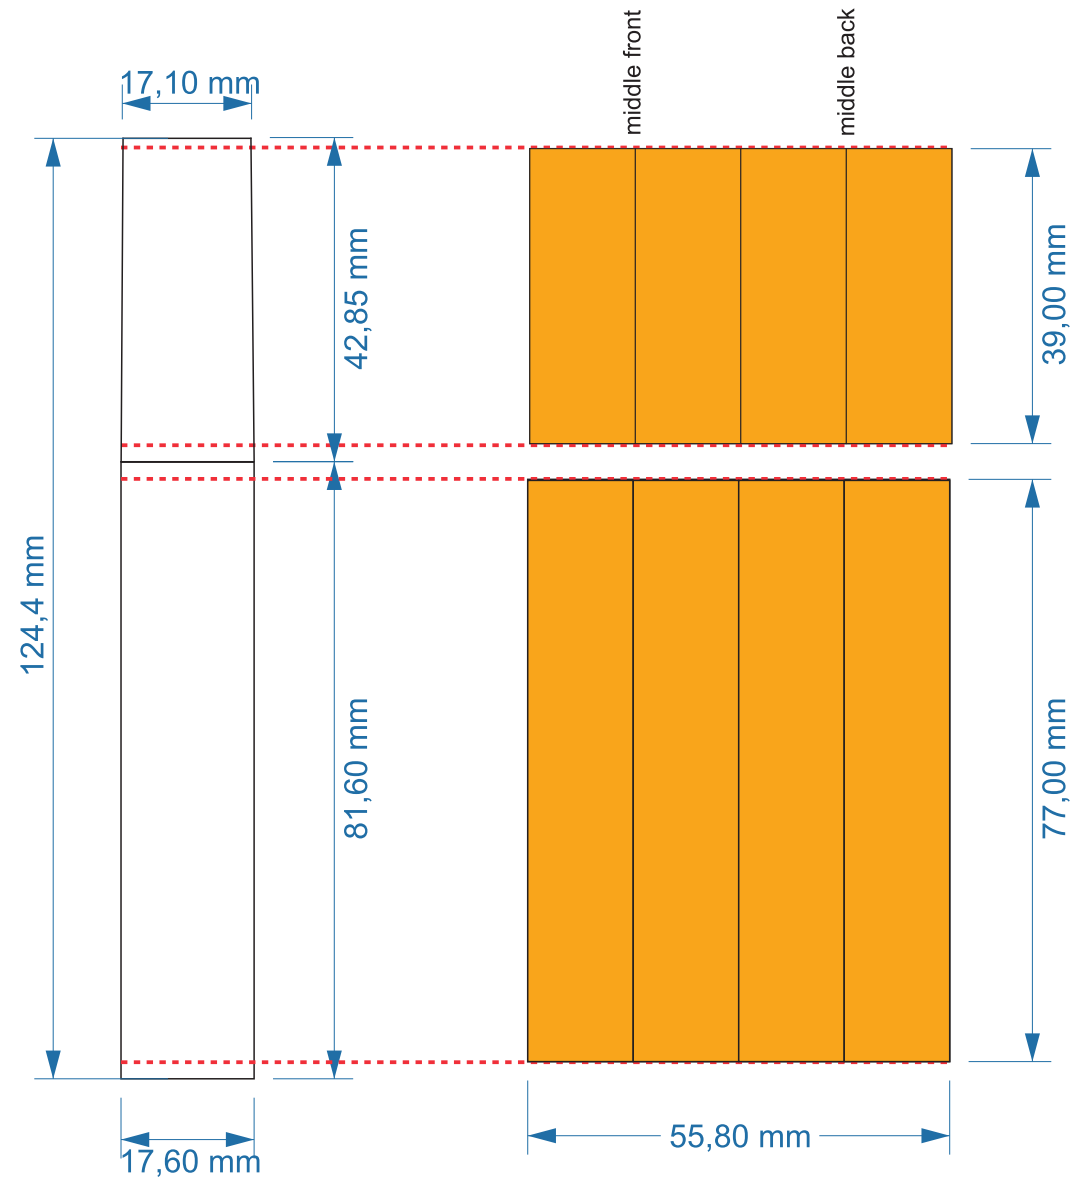

17,6\_LONG\_(17,6\_flat)

printing area silkscreen

17,6\_LONG\_(17,6\_flat)

printing area hot stamping