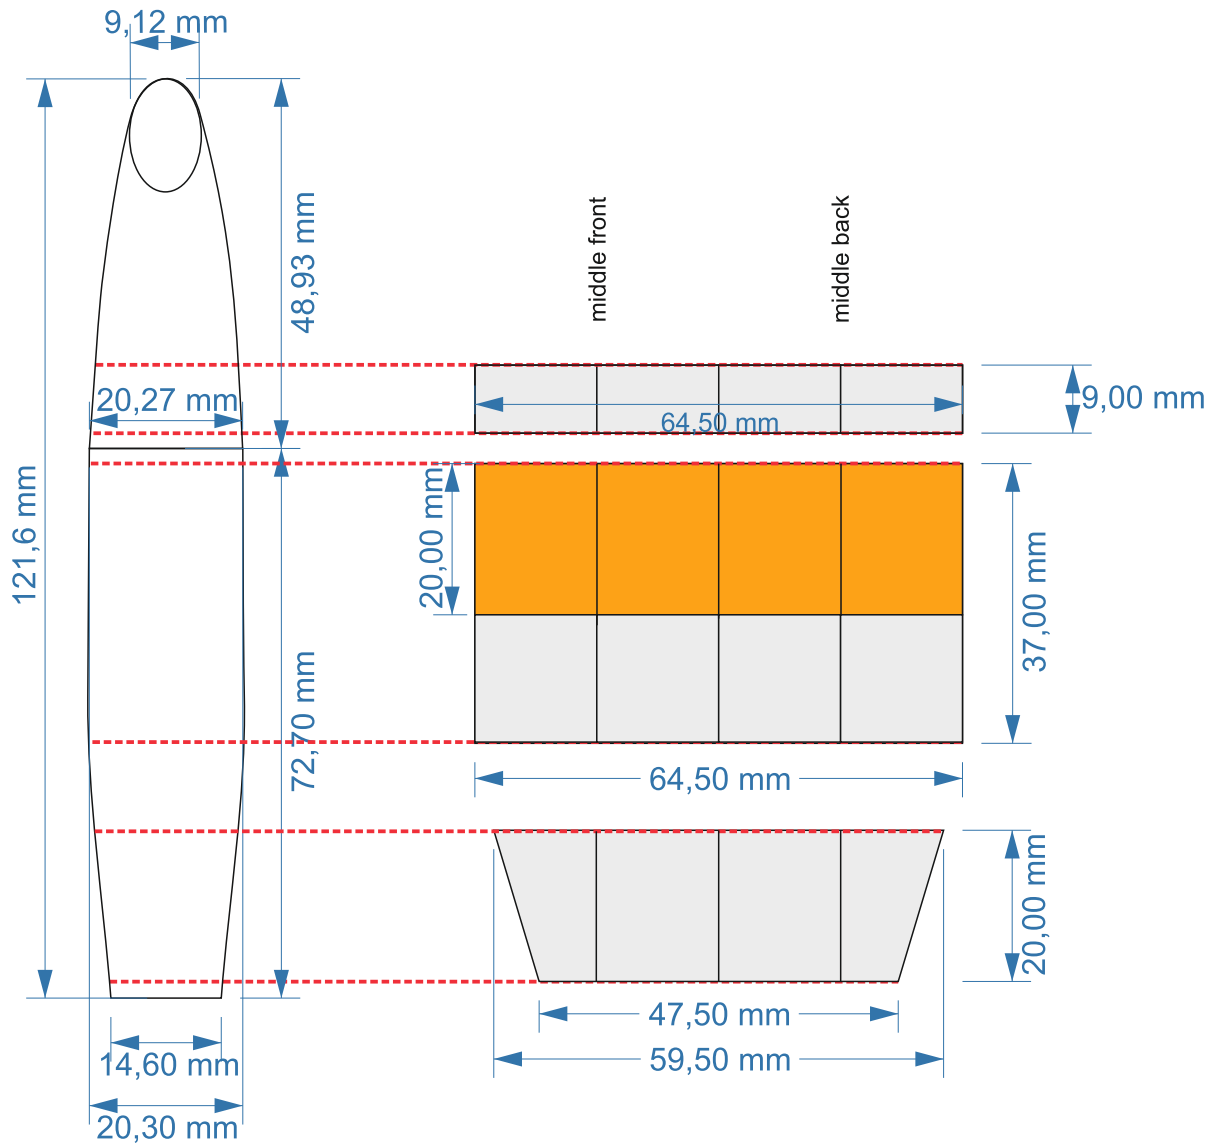

big_cigar_12_(cigar_drop)

printing area silkscreen and hot stamping ■